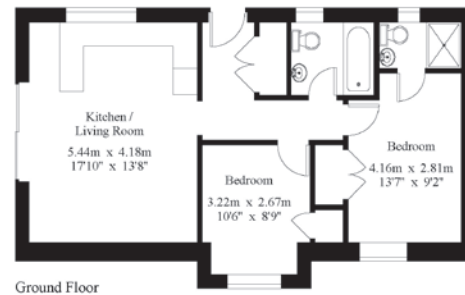

Flat 1, The Mews, Fairfax Lodge

Gross Internal Area : 61.3 sq.m (659 sq.ft.)

FOR IDENTIFICATION PURPOSES ONLY  
© 2017 Truoplan (UK) Ltd. 01892 614 881

IMPORTANT NOTES

1. Every care has been taken in the preparation of these particulars but their accuracy is not guaranteed and they do not form part of any contract. Descriptions are given in good faith and as an opinion of the Agents - not as a statement of fact. 2. Measurements are approximate and any reference to any particular use of any part of the property or to alterations is not intended to imply that planning or building regulations or other consents have been obtained. 3. We have not tested any appliances, services, heating systems, fixtures or fittings and so cannot guarantee they are in good working order. Prospective purchasers should undertake their own tests, enquiries or surveys before entering into any commitment. Photographs are reproduced for general information and it must not be inferred that any item shown is included in the sale. 4. These particulars are issued on the understanding that all viewings and negotiations are conducted through the Agents.