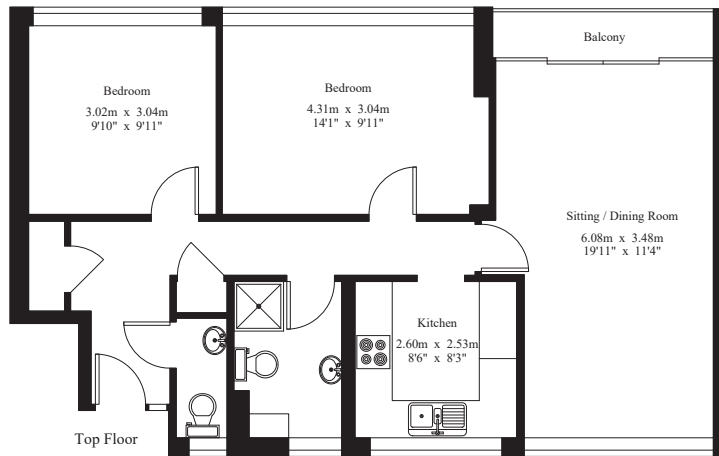

20 Heathfields

Gross Internal Area : 68.4 sq.m (736 sq.ft.)

A copy of the full Energy Performance Certificate is available on request.