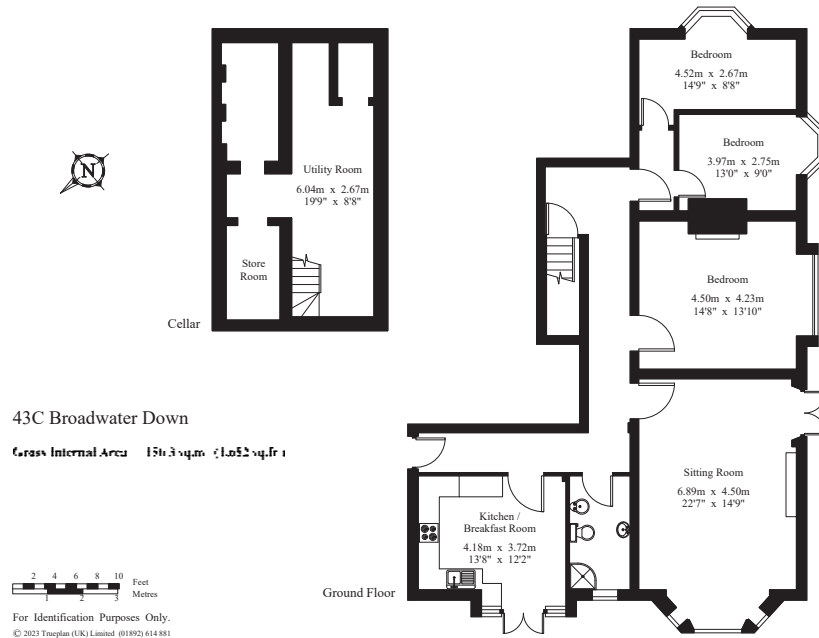

Private Entrance, Entrance Hall, Kitchen/Breakfast Room, Sitting Room with doors to Garden, Three Bedrooms, Shower Room, Utility Room, Store Room, Private Garden, Garage, Parking.

A beautifully presented ground floor apartment with the benefit of its own private entrance and garden, located in this highly popular road on the south side of town. The property has a wealth of period features, with high ceilings, ornate cornicing and period windows. Viewing is highly recommended.

Tunbridge Wells has an excellent range of educational, leisure and shopping facilities including the Royal Victoria Place shopping centre. There are a selection of highly regarded schools in the area both at primary and secondary levels. Tunbridge Wells station benefits from regular services to the City and West End in under an hour by fast train.